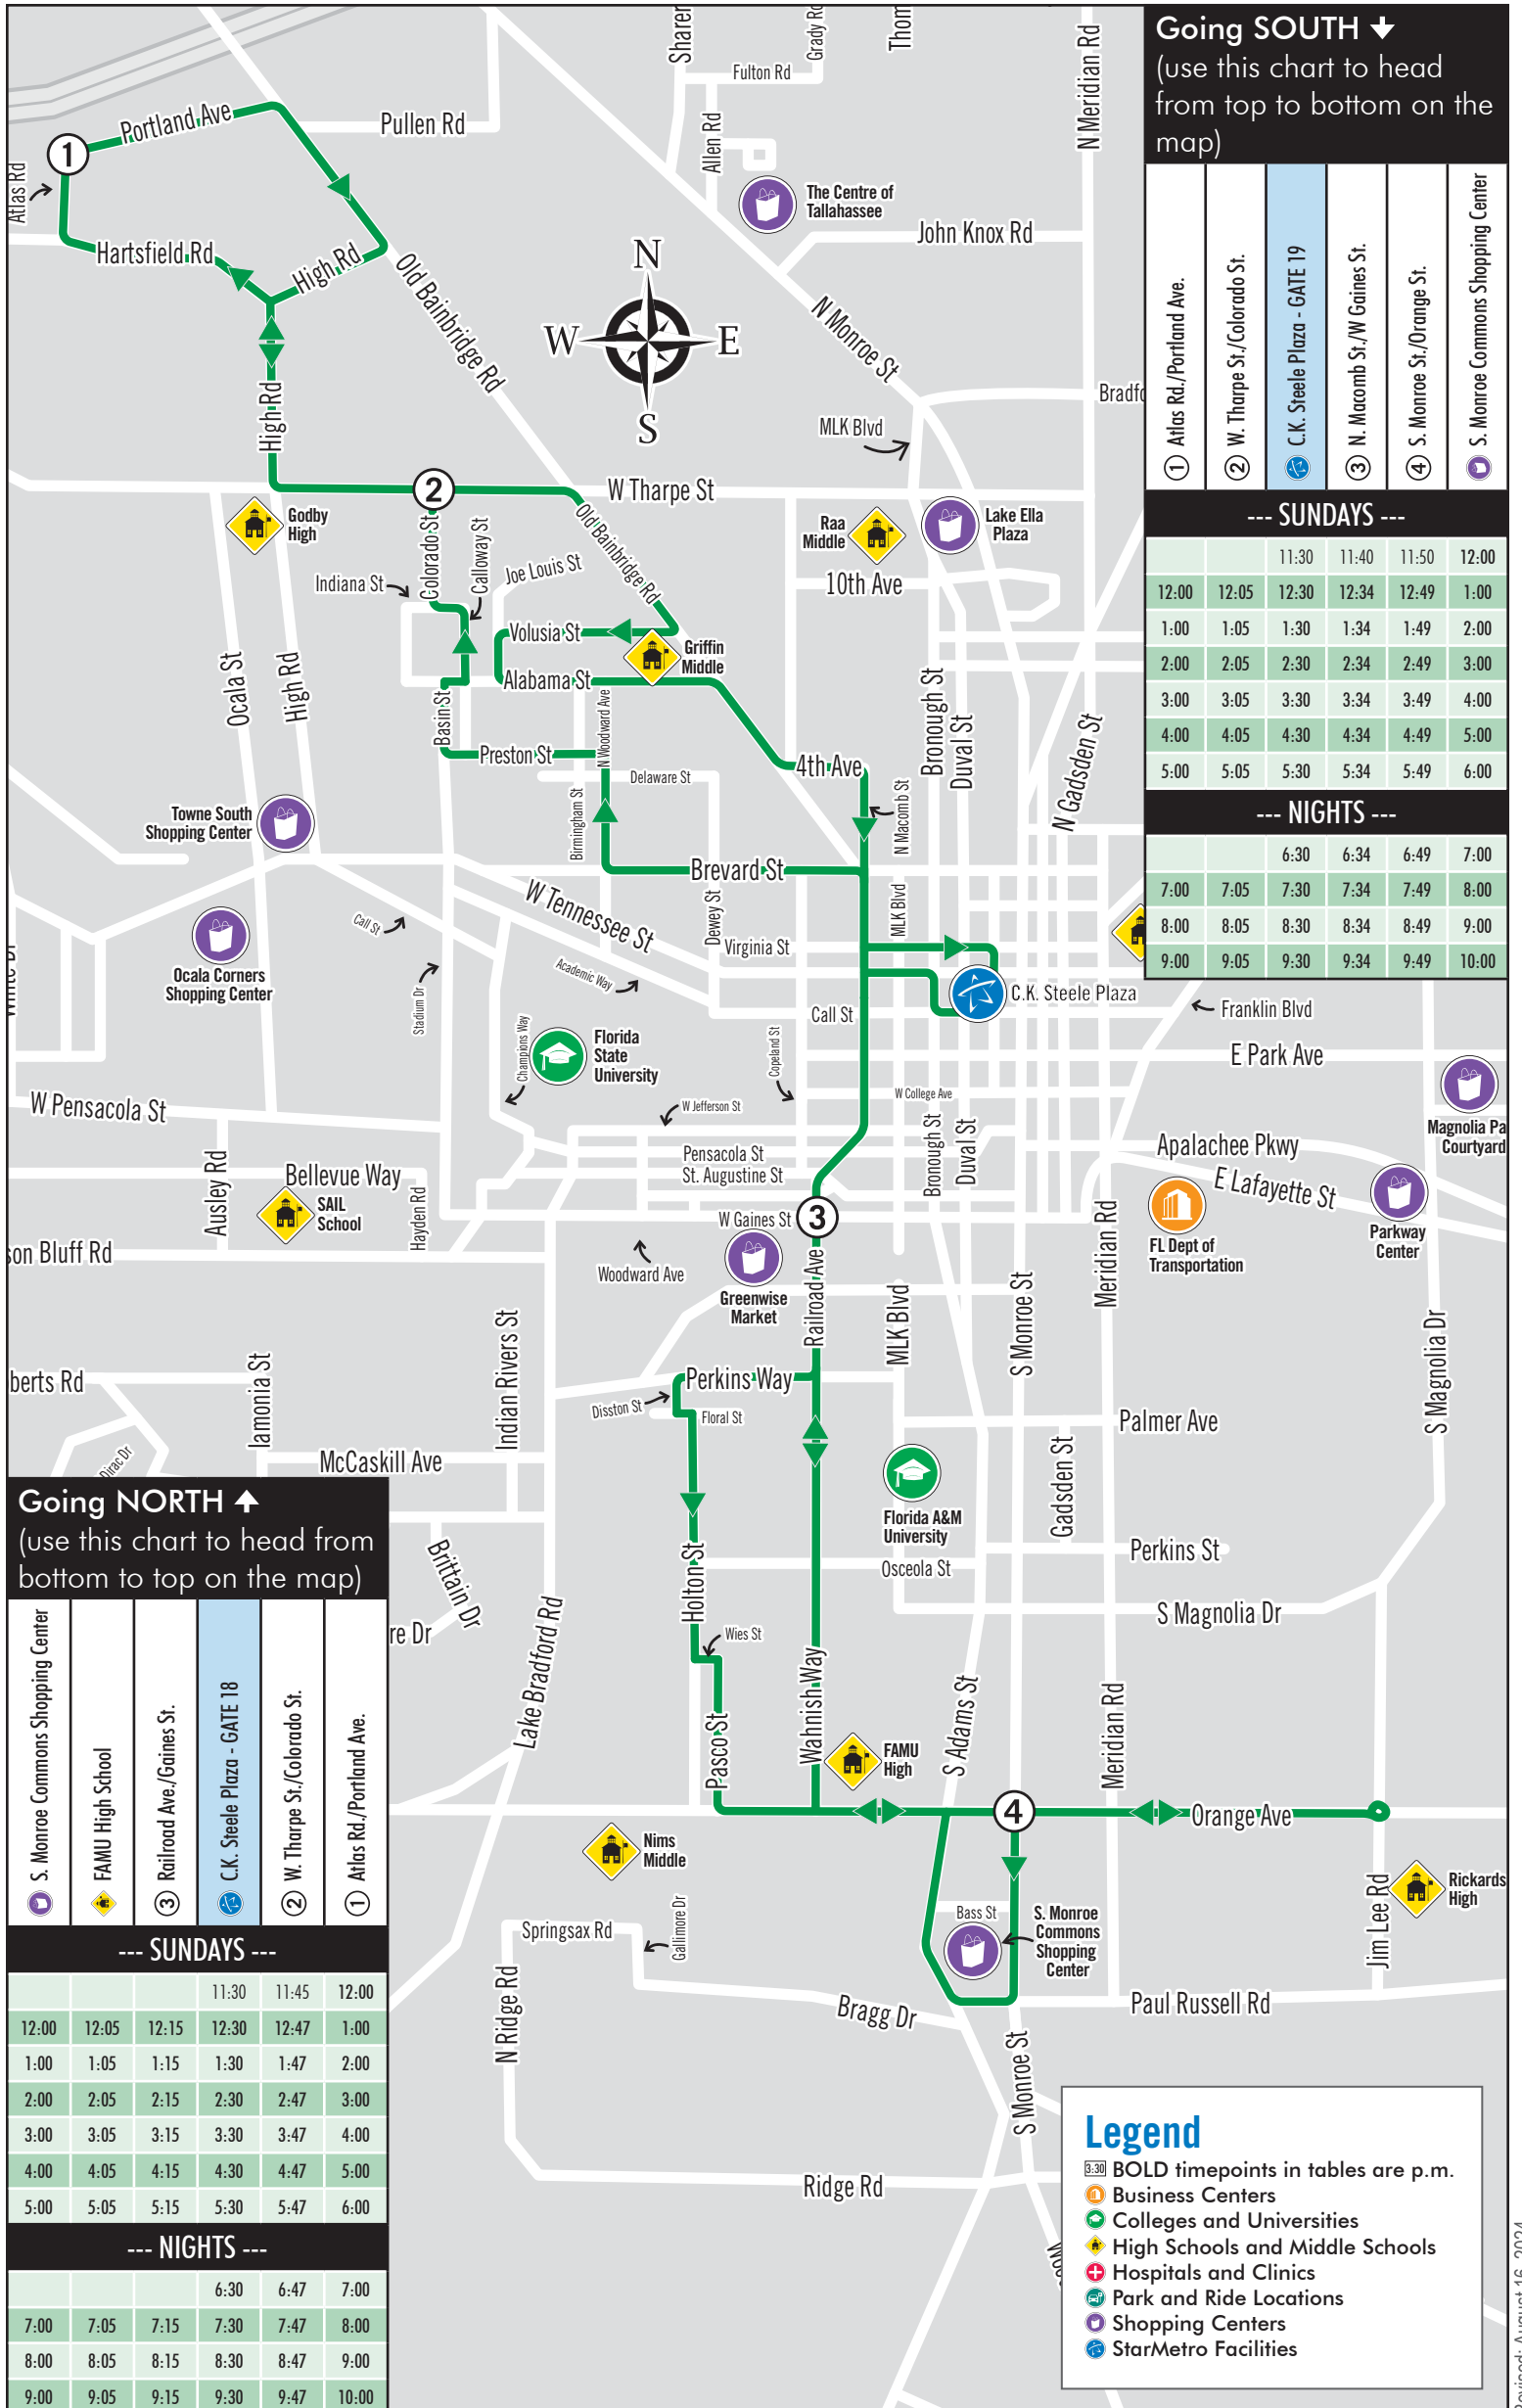

5

Route 5 Sundays & Nights (Mon-Sat)

Frenchtown, C.K. Steele Plaza, Bond Community, South City

Sunday (11:30 a.m. - 6 p.m.) & Nights (6:30 - 10 p.m.) | Bus comes every: **60 min**

Going SOUTH ↓
(use this chart to head from top to bottom on the map)

①	Atlas Rd./Portland Ave.
②	W. Tharpe St./Colorado St.
③	C.K. Steele Plaza - GATE 19
④	N. Macomb St./W Gaines St.
⑤	S. Monroe St./Orange St.
⑥	S. Monroe Commons Shopping Center

--- SUNDAYS ---

			11:30	11:40	11:50	12:00
12:00	12:05	12:30	12:34	12:49	1:00	
1:00	1:05	1:30	1:34	1:49	2:00	
2:00	2:05	2:30	2:34	2:49	3:00	
3:00	3:05	3:30	3:34	3:49	4:00	
4:00	4:05	4:30	4:34	4:49	5:00	
5:00	5:05	5:30	5:34	5:49	6:00	

--- NIGHTS ---

			6:30	6:34	6:49	7:00
7:00	7:05	7:30	7:34	7:49	8:00	
8:00	8:05	8:30	8:34	8:49	9:00	
9:00	9:05	9:30	9:34	9:49	10:00	

Going NORTH ↑
(use this chart to head from bottom to top on the map)

⑥	S. Monroe Commons Shopping Center
⑤	FAMU High School
④	Railroad Ave./Gaines St.
③	C.K. Steele Plaza - GATE 18
②	W. Tharpe St./Colorado St.
①	Atlas Rd./Portland Ave.

--- NIGHTS ---

			6:30	6:47	7:00
7:00	7:05	7:15	7:30	7:47	8:00
8:00	8:05	8:15	8:30	8:47	9:00
9:00	9:05	9:15	9:30	9:47	10:00

Legend

- 8:30** BOLD timepoints in tables are p.m.
- 🏢 Business Centers
- 🎓 Colleges and Universities
- 🏫 High Schools and Middle Schools
- 🏥 Hospitals and Clinics
- 🚗 Park and Ride Locations
- 🛍️ Shopping Centers
- 🚙 StarMetro Facilities