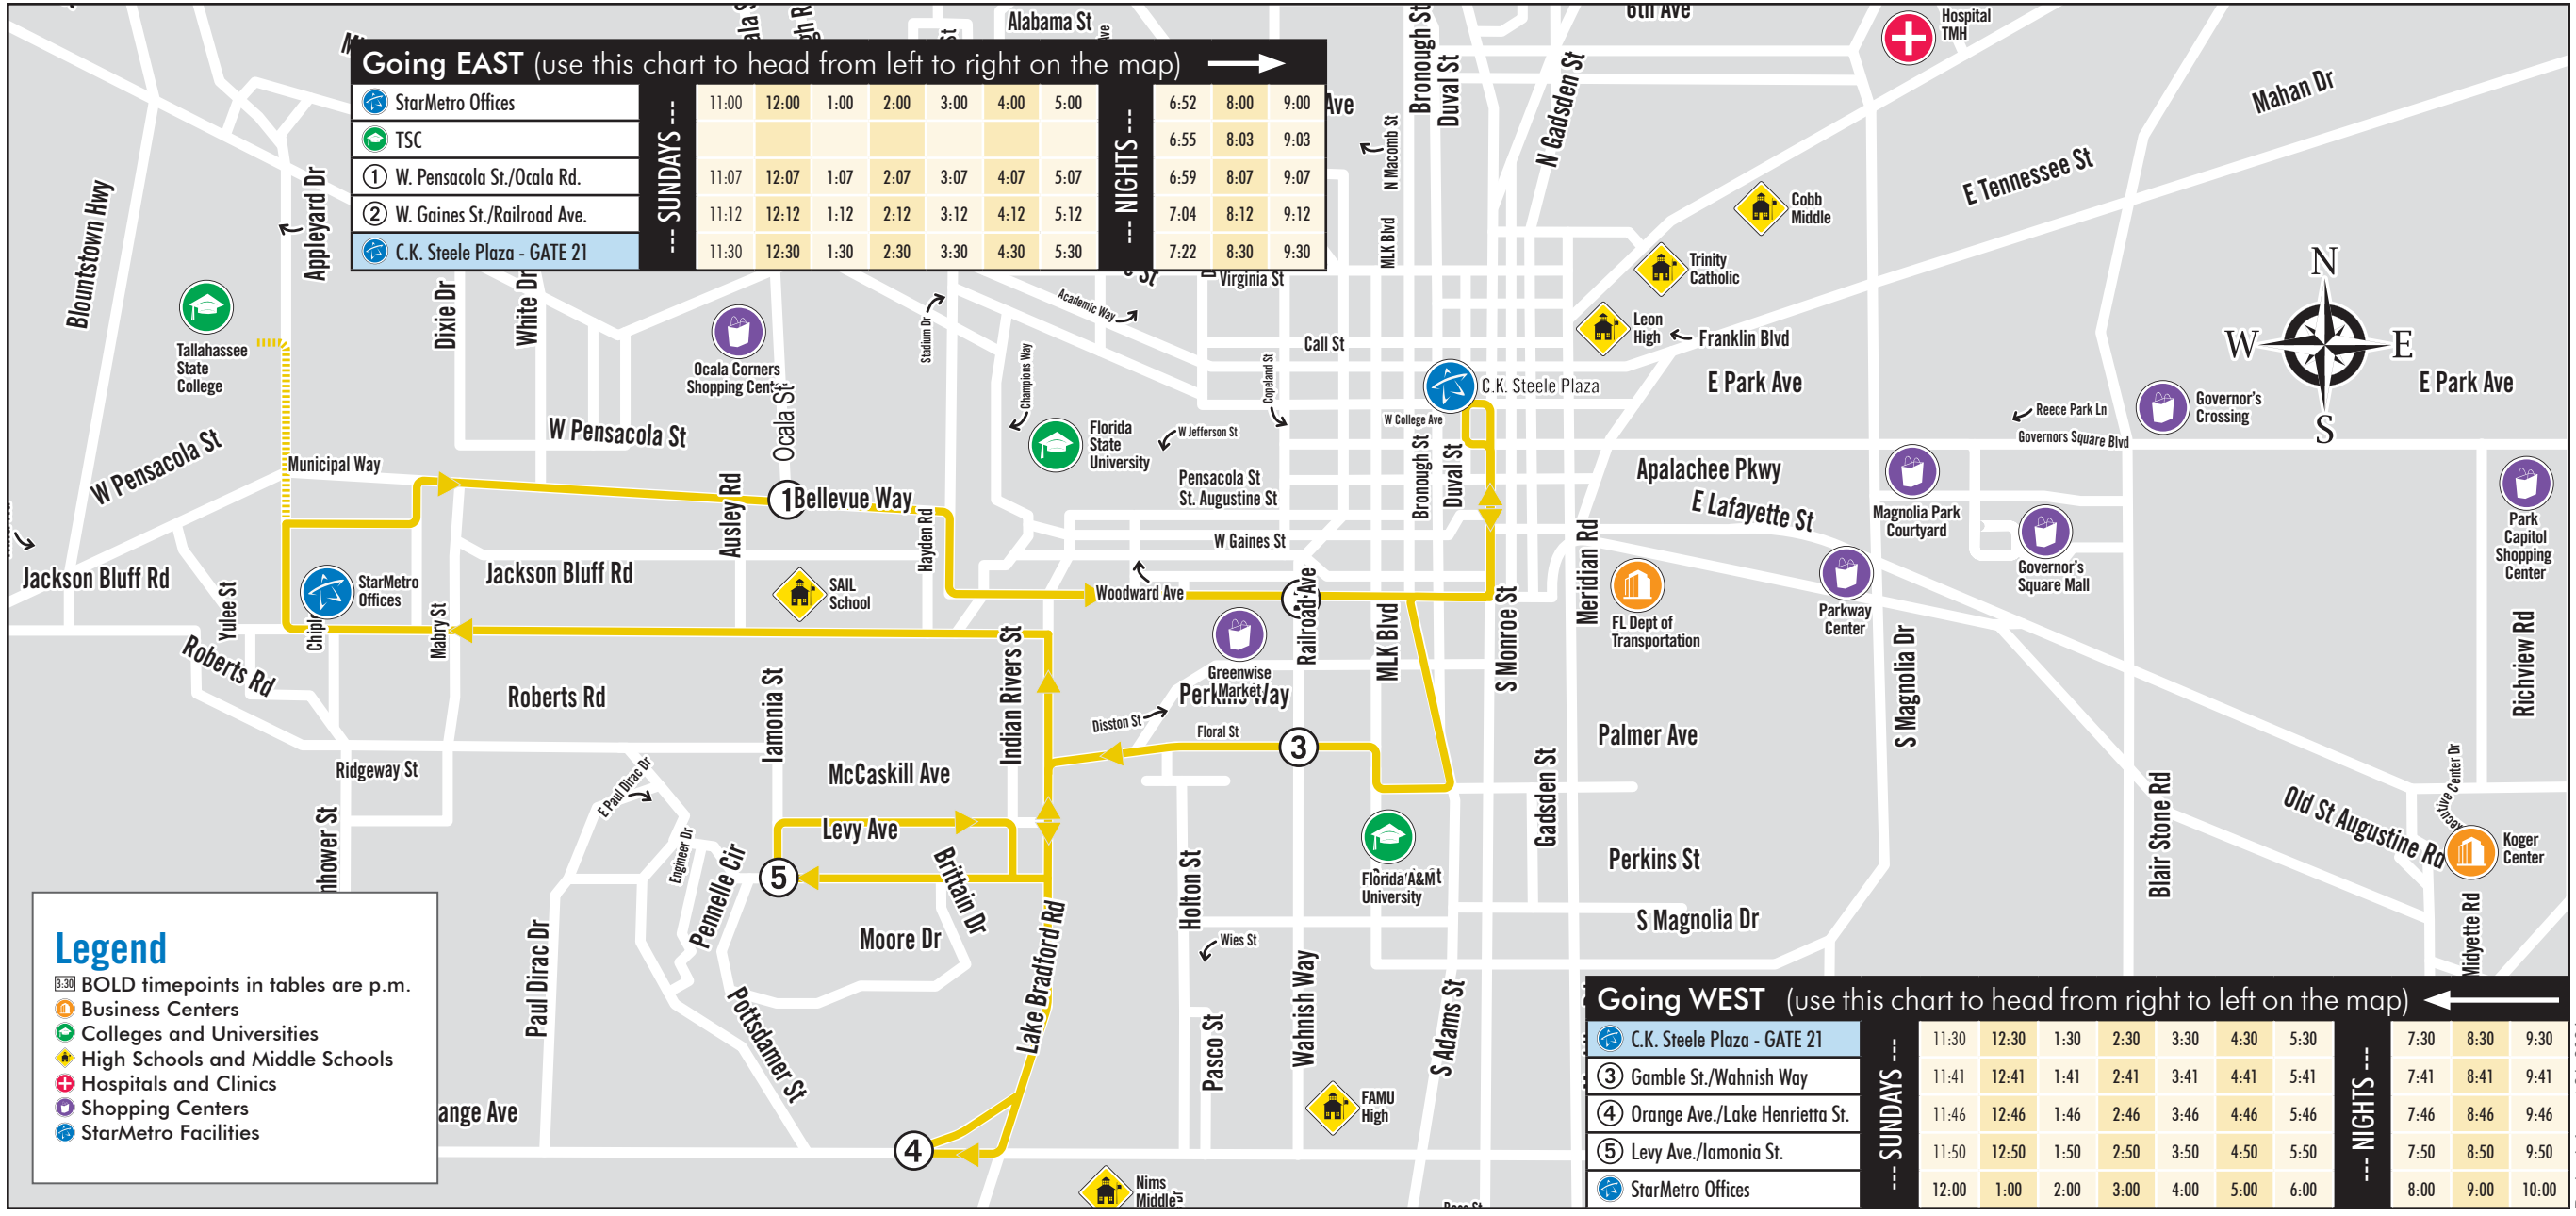

3 Route 3 Sundays & Nights (Mon-Sat)

Pensacola St., Gaines St., C.K. Steele Plaza, Lake Bradford Rd.
 Sunday (11 a.m. - 6 p.m.) & Nights (Mon-Sat 6:52 - 10 p.m.) | Bus comes every: **60 min**

Going EAST (use this chart to head from left to right on the map) →

StarMetro Offices	11:00	12:00	1:00	2:00	3:00	4:00	5:00	6:52	8:00	9:00
TSC								6:55	8:03	9:03
① W. Pensacola St./Ocala Rd.	11:07	12:07	1:07	2:07	3:07	4:07	5:07	6:59	8:07	9:07
② W. Gaines St./Railroad Ave.	11:12	12:12	1:12	2:12	3:12	4:12	5:12	7:04	8:12	9:12
C.K. Steele Plaza - GATE 21	11:30	12:30	1:30	2:30	3:30	4:30	5:30	7:22	8:30	9:30

Legend

- 3:30** BOLD timepoints in tables are p.m.
- 🏢 Business Centers
- 🎓 Colleges and Universities
- 🏫 High Schools and Middle Schools
- 🏥 Hospitals and Clinics
- 🛍️ Shopping Centers
- 🚌 StarMetro Facilities

Going WEST (use this chart to head from right to left on the map) ←

C.K. Steele Plaza - GATE 21	11:30	12:30	1:30	2:30	3:30	4:30	5:30	7:30	8:30	9:30
③ Gamble St./Wahnish Way	11:41	12:41	1:41	2:41	3:41	4:41	5:41	7:41	8:41	9:41
④ Orange Ave./Lake Henrietta St.	11:46	12:46	1:46	2:46	3:46	4:46	5:46	7:46	8:46	9:46
⑤ Levy Ave./Iamonia St.	11:50	12:50	1:50	2:50	3:50	4:50	5:50	7:50	8:50	9:50
StarMetro Offices	12:00	1:00	2:00	3:00	4:00	5:00	6:00	8:00	9:00	10:00