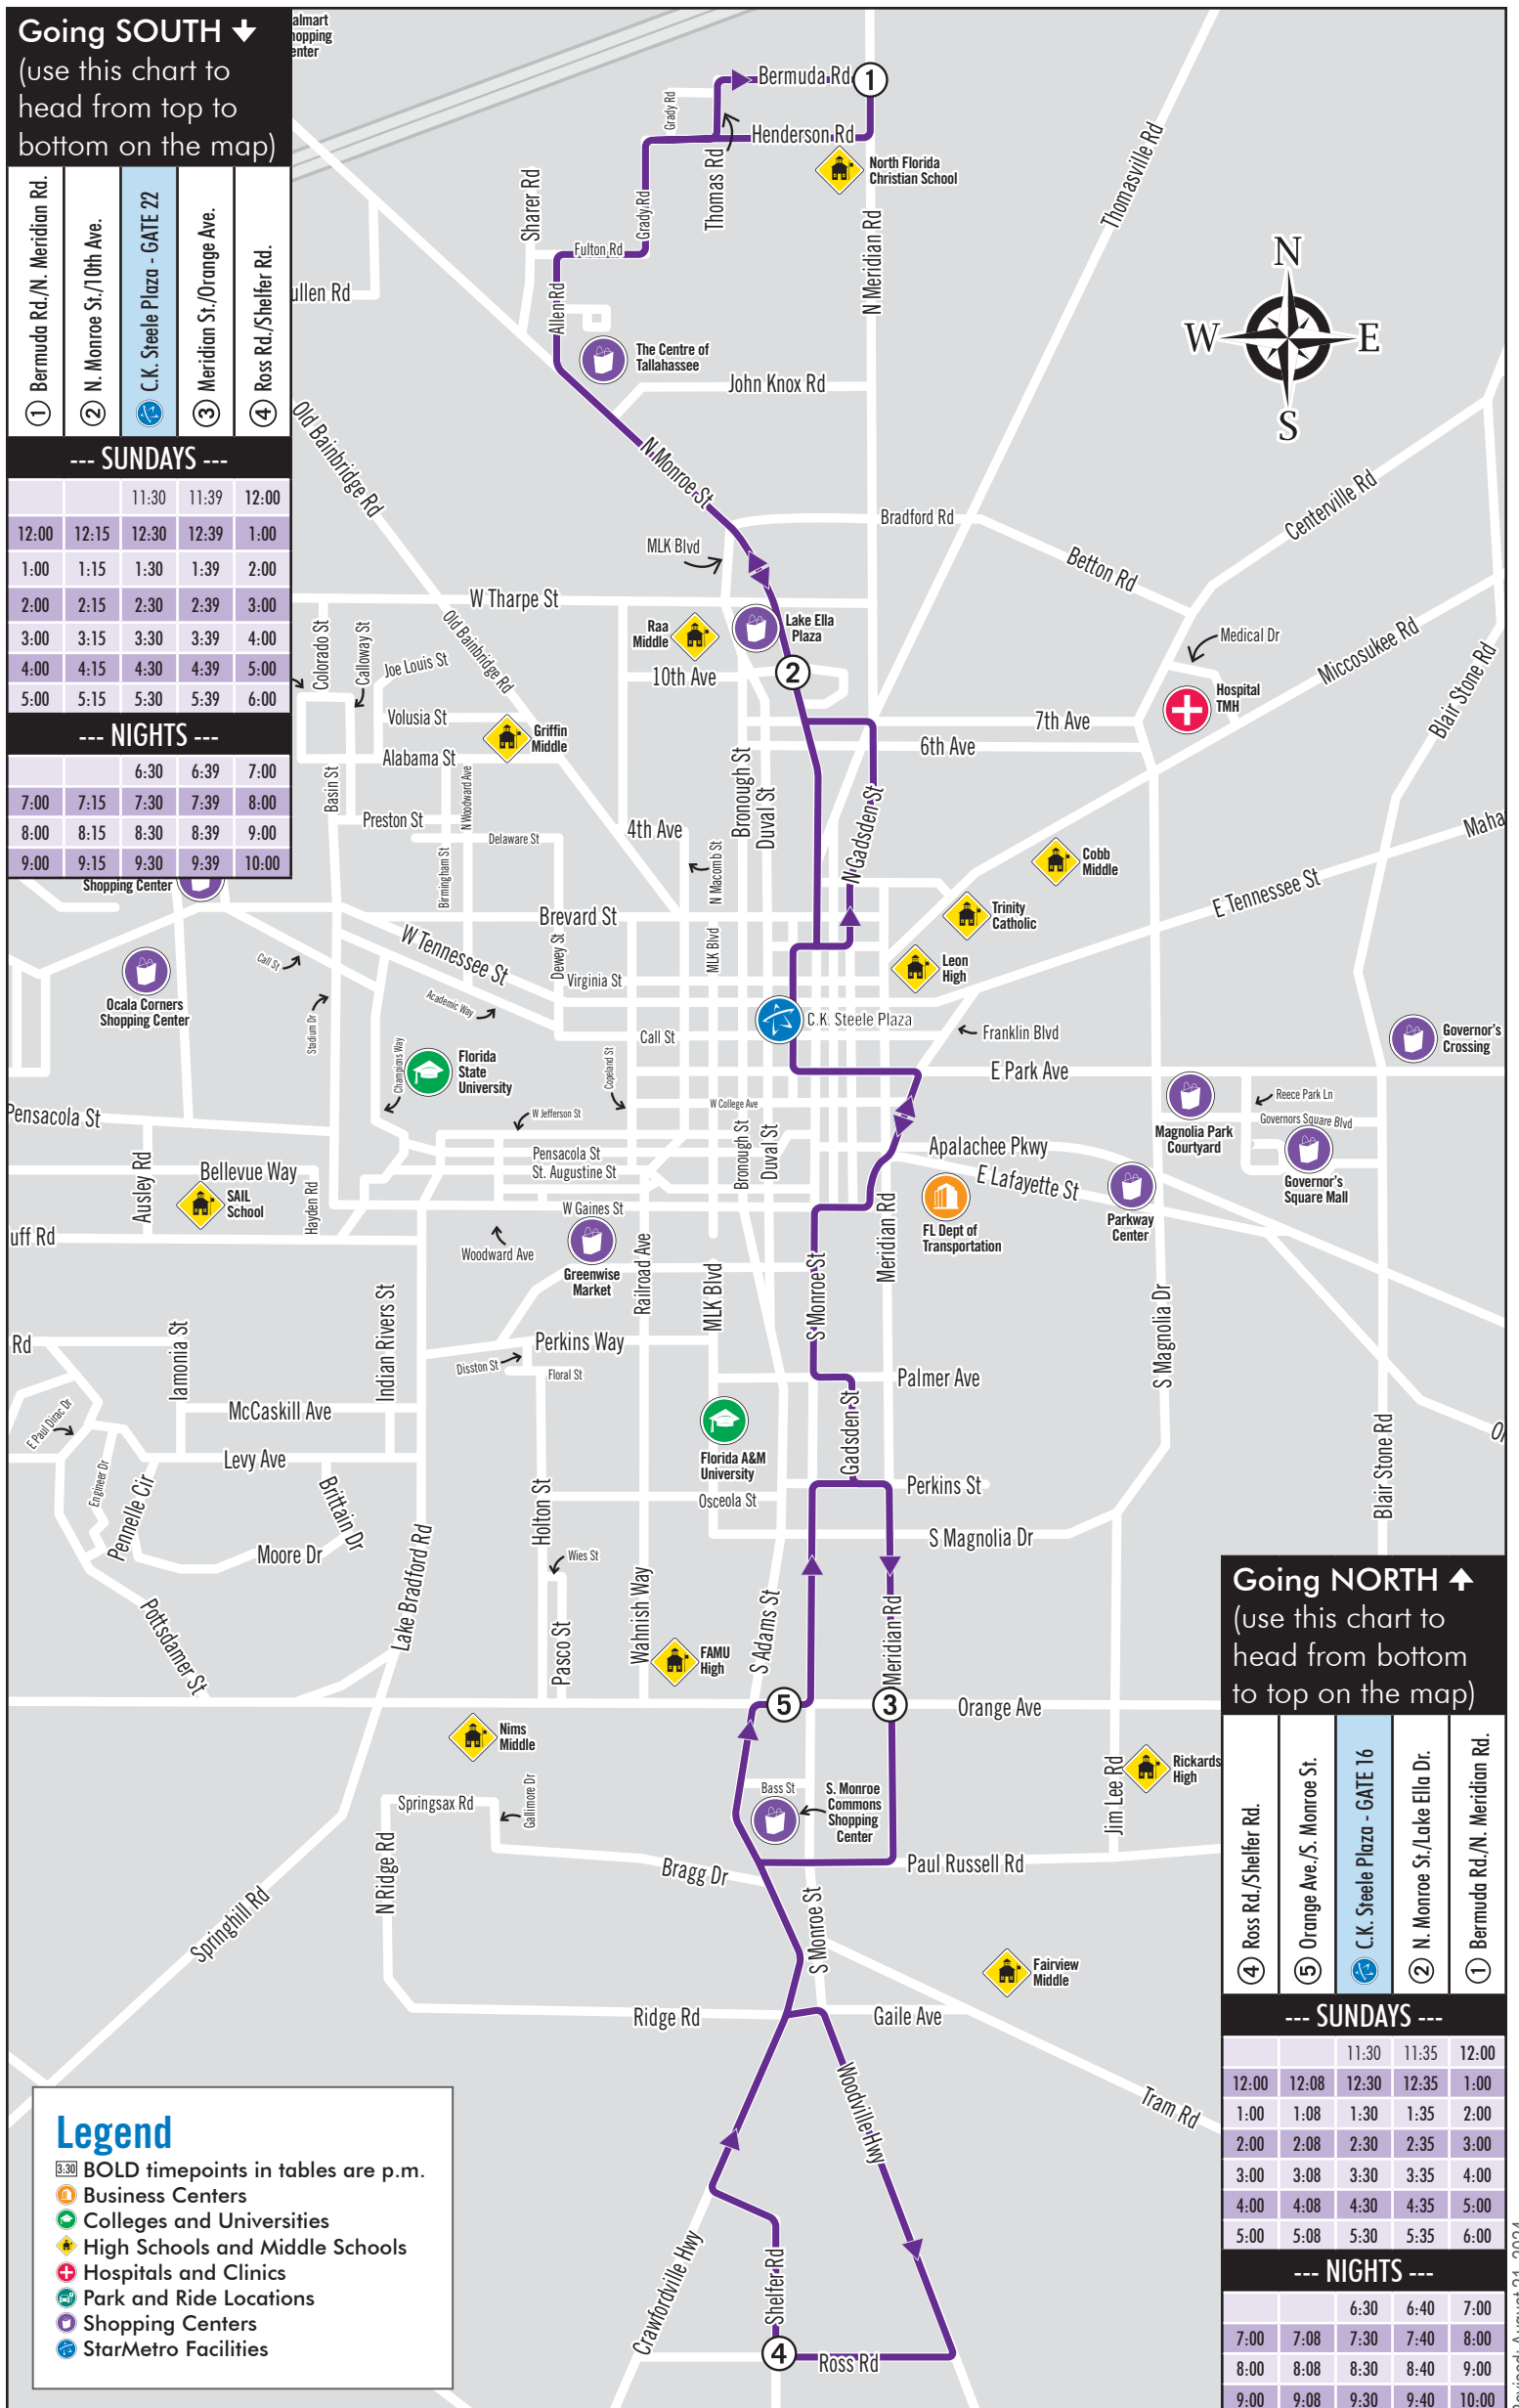

2

Route 2 Sundays & Nights (Mon-Sat)

Macon Community, Monroe St., C.K. Steele Plaza, Woodville Hwy.

Sunday (11:30 a.m. - 6 p.m.) & Nights (6:30 - 10 p.m.) | Bus comes every: **60 min**

Going SOUTH ↓
(use this chart to head from top to bottom on the map)

- ① Bermuda Rd./N. Meridian Rd.
- ② N. Monroe St./10th Ave.
- ③ C.K. Steele Plaza - GATE 22
- ④ Meridian St./Orange Ave.
- ⑤ Ross Rd./Shelter Rd.

--- SUNDAYS ---

		11:30	11:39	12:00
12:00	12:15	12:30	12:39	1:00
1:00	1:15	1:30	1:39	2:00
2:00	2:15	2:30	2:39	3:00
3:00	3:15	3:30	3:39	4:00
4:00	4:15	4:30	4:39	5:00
5:00	5:15	5:30	5:39	6:00

--- NIGHTS ---

		6:30	6:39	7:00
7:00	7:15	7:30	7:39	8:00
8:00	8:15	8:30	8:39	9:00
9:00	9:15	9:30	9:39	10:00

Going NORTH ↑
(use this chart to head from bottom to top on the map)

- ④ Ross Rd./Shelter Rd.
- ⑤ Orange Ave./S. Monroe St.
- ③ C.K. Steele Plaza - GATE 16
- ② N. Monroe St./Lake Ella Dr.
- ① Bermuda Rd./N. Meridian Rd.

--- SUNDAYS ---

		11:30	11:35	12:00
12:00	12:08	12:30	12:35	1:00
1:00	1:08	1:30	1:35	2:00
2:00	2:08	2:30	2:35	3:00
3:00	3:08	3:30	3:35	4:00
4:00	4:08	4:30	4:35	5:00
5:00	5:08	5:30	5:35	6:00

--- NIGHTS ---