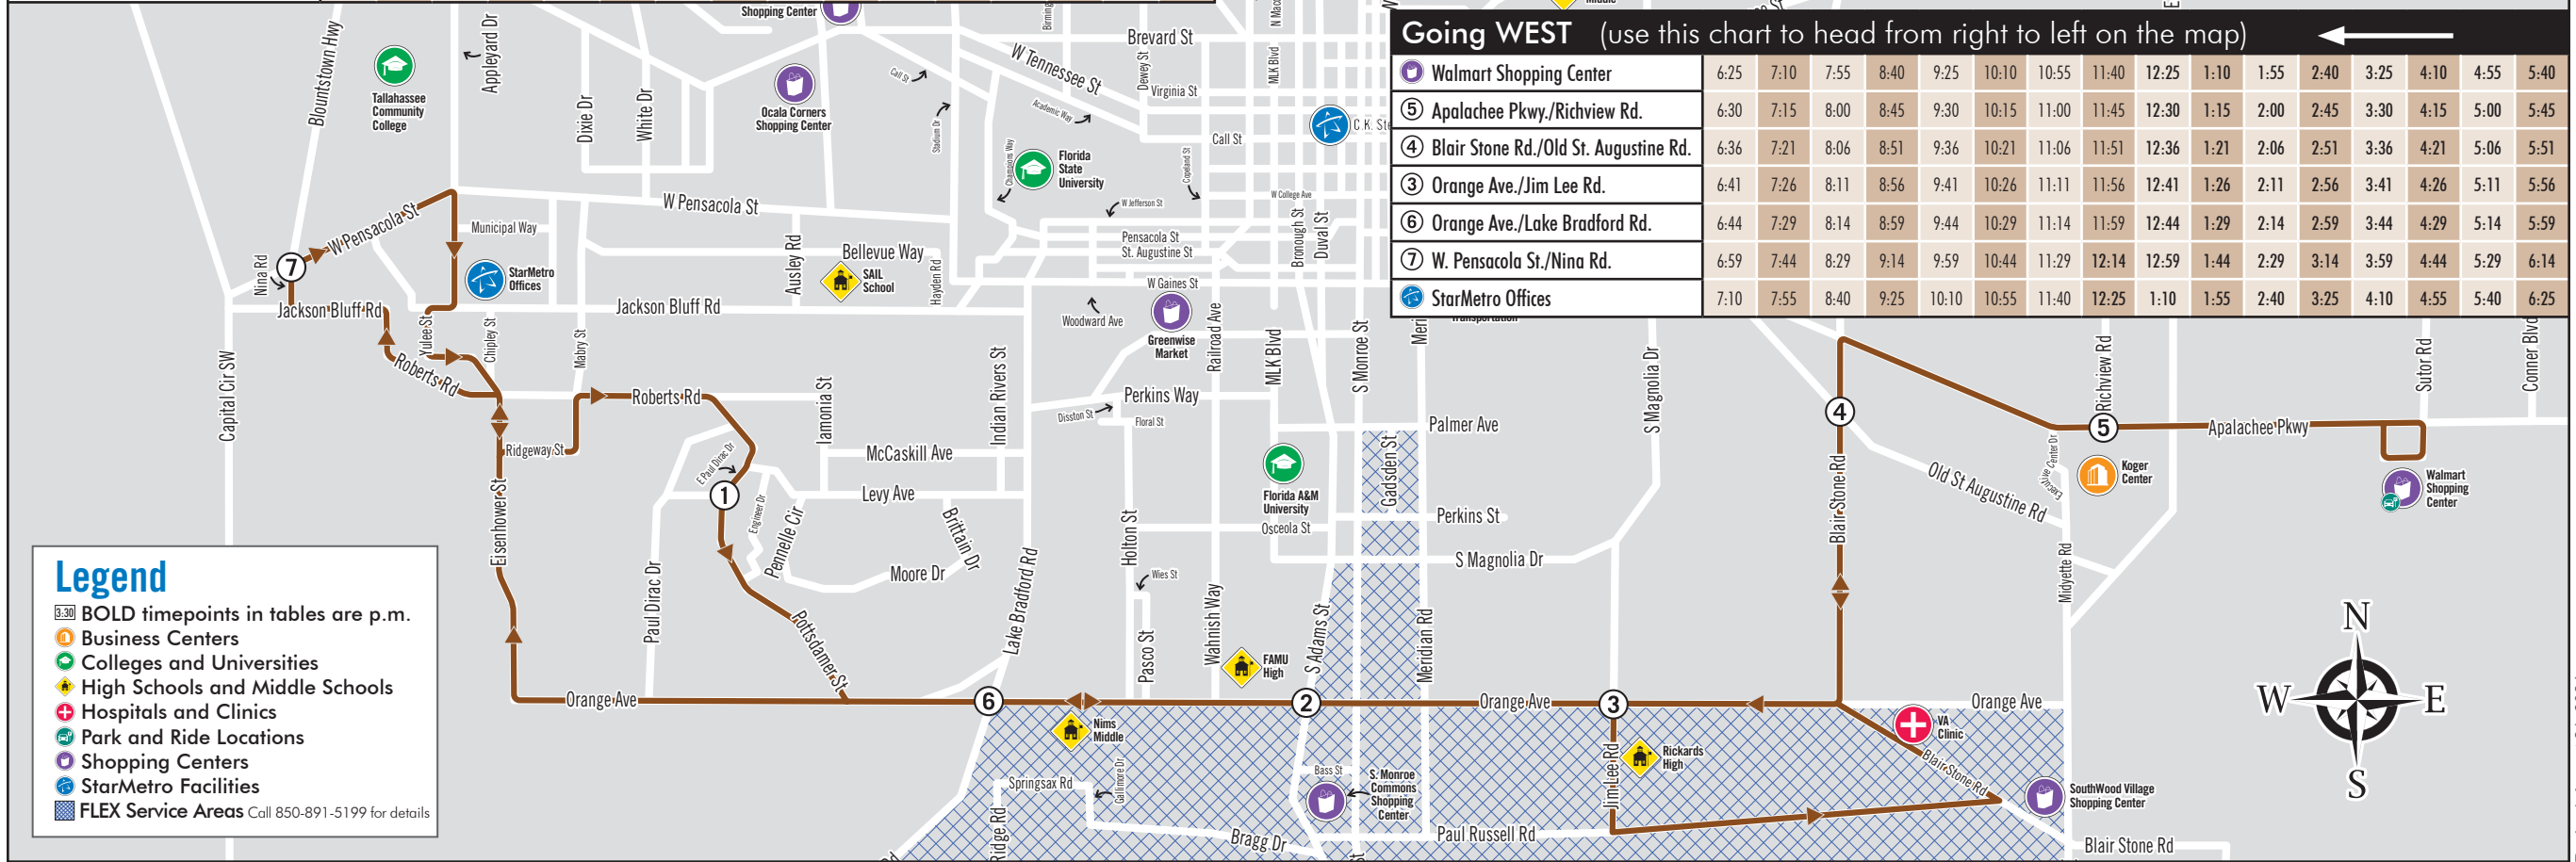

# Live Oak Route (Mon-Fri)

Pensacola St., Innovation Park, Orange Ave., VA Clinic, Koger Center, Walmart Shopping Center  
 Monday - Friday (5:40 a.m. - 6:25 p.m.) | Bus comes every: **45 min**

**Going EAST** (use this chart to head from left to right on the map) →

StarMetro Offices	5:40	6:25	7:10	7:55	8:40	9:25	10:10	10:55	11:40	12:25	1:10	1:55	2:40	3:25	4:10	4:55
① Pottsdamer St./E. Paul Dirac Dr.	5:50	6:35	7:20	8:05	8:50	9:35	10:20	11:05	11:50	12:35	1:20	2:05	2:50	3:35	4:20	5:05
② Orange Ave./S. Adams St.	6:03	6:48	7:33	8:18	9:03	9:48	10:33	11:18	12:03	12:48	1:33	2:18	3:03	3:48	4:33	5:18
③ Orange Ave./Jim Lee Rd.	6:06	6:51	7:36	8:21	9:06	9:51	10:36	11:21	12:06	12:51	1:36	2:21	3:06	3:51	4:36	5:21
VA Clinic	6:11	6:56	7:41	8:26	9:11	9:56	10:41	11:26	12:11	12:56	1:41	2:26	3:11	3:56	4:41	5:26
④ Blair Stone Rd./Old St. Augustine Rd.	6:16	7:01	7:46	8:31	9:16	10:01	10:46	11:31	12:16	1:01	1:46	2:31	3:16	4:01	4:46	5:31
Koger Center	6:21	7:06	7:51	8:36	9:21	10:06	10:51	11:36	12:21	1:06	1:51	2:36	3:21	4:06	4:51	5:36
Walmart Shopping Center	6:25	7:10	7:55	8:40	9:25	10:10	10:55	11:40	12:25	1:10	1:55	2:40	3:25	4:10	4:55	5:40

**Going WEST** (use this chart to head from right to left on the map) ←

Walmart Shopping Center	6:25	7:10	7:55	8:40	9:25	10:10	10:55	11:40	12:25	1:10	1:55	2:40	3:25	4:10	4:55	5:40
⑤ Apalachee Pkwy./Richview Rd.	6:30	7:15	8:00	8:45	9:30	10:15	11:00	11:45	12:30	1:15	2:00	2:45	3:30	4:15	5:00	5:45
④ Blair Stone Rd./Old St. Augustine Rd.	6:36	7:21	8:06	8:51	9:36	10:21	11:06	11:51	12:36	1:21	2:06	2:51	3:36	4:21	5:06	5:51
③ Orange Ave./Jim Lee Rd.	6:41	7:26	8:11	8:56	9:41	10:26	11:11	11:56	12:41	1:26	2:11	2:56	3:41	4:26	5:11	5:56
⑥ Orange Ave./Lake Bradford Rd.	6:44	7:29	8:14	8:59	9:44	10:29	11:14	11:59	12:44	1:29	2:14	2:59	3:44	4:29	5:14	5:59
⑦ W. Pensacola St./Nina Rd.	6:59	7:44	8:29	9:14	9:59	10:44	11:29	12:14	12:59	1:44	2:29	3:14	3:59	4:44	5:29	6:14
StarMetro Offices	7:10	7:55	8:40	9:25	10:10	10:55	11:40	12:25	1:10	1:55	2:40	3:25	4:10	4:55	5:40	6:25