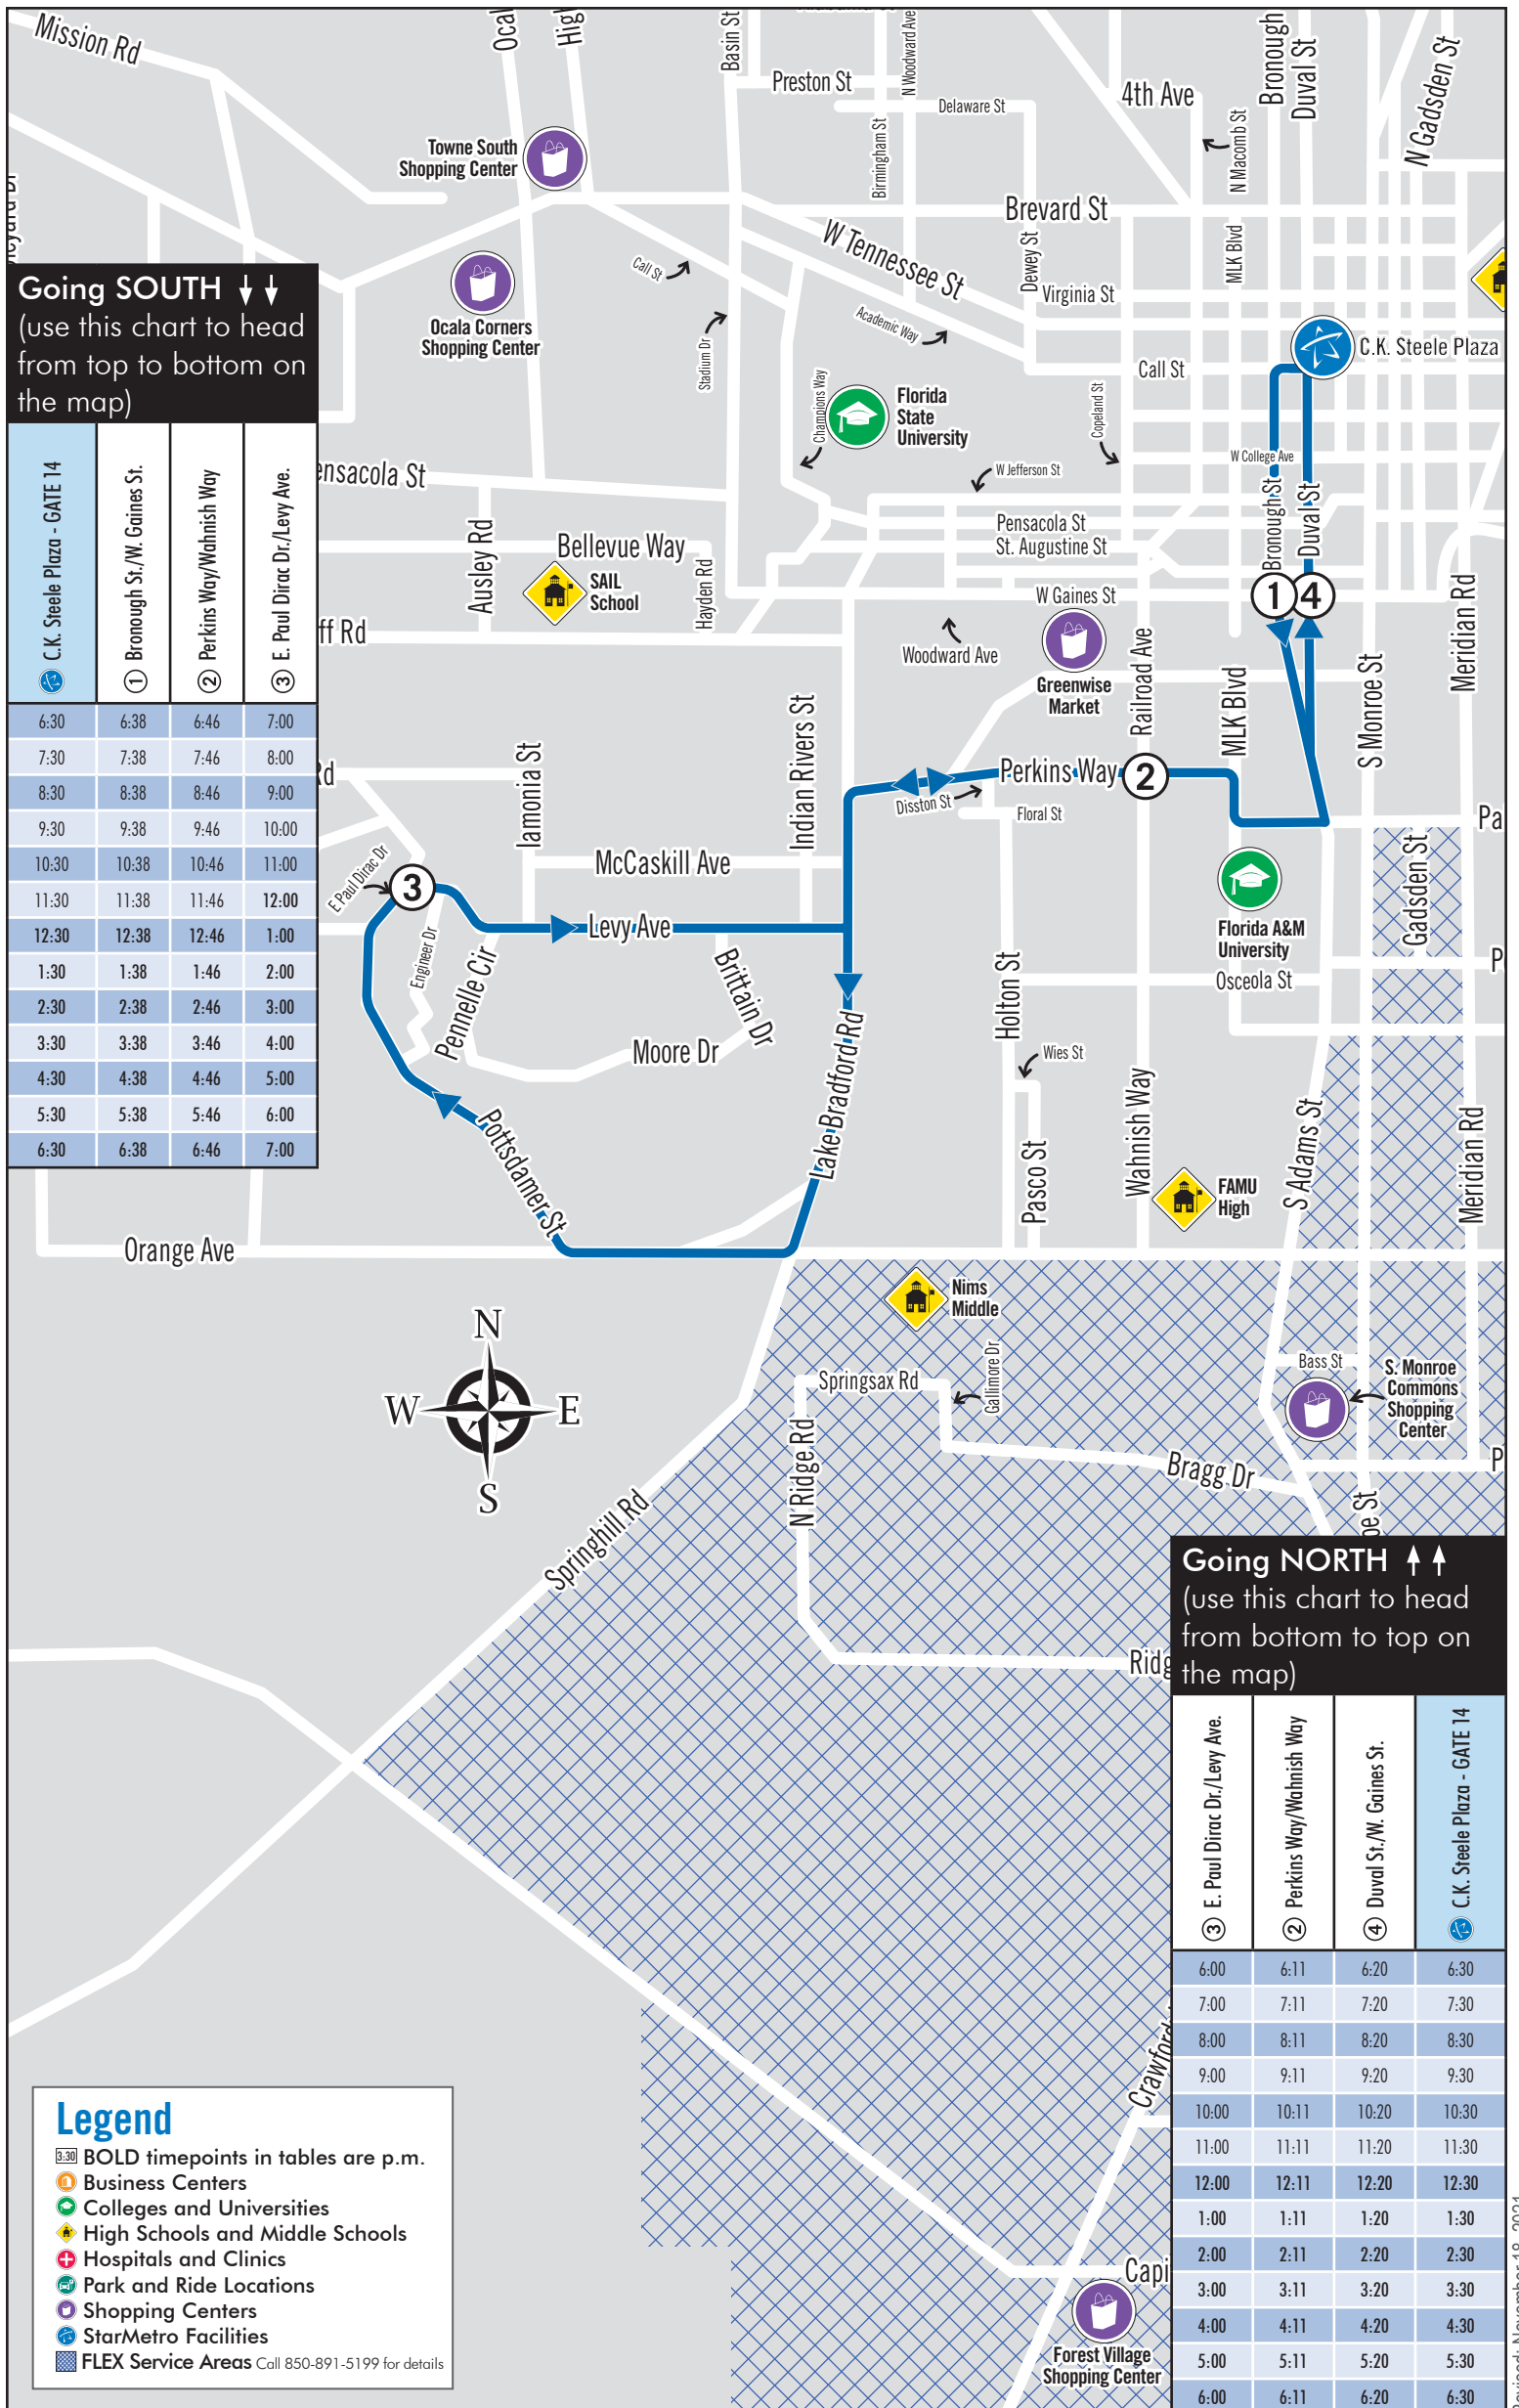

Dogwood Route (Mon-Fri)

C.K. Steele Plaza, Innovation Park

Monday - Friday (6 a.m. - 7 p.m.) | Bus comes every: **60 min**

Going SOUTH ↓ ↓
 (use this chart to head from top to bottom on the map)

C.K. Steele Plaza - GATE 14	1 Bronough St./W. Gaines St.	2 Perkins Way/Wahmish Way	3 E. Paul Dirac Dr./Levy Ave.
6:30	6:38	6:46	7:00
7:30	7:38	7:46	8:00
8:30	8:38	8:46	9:00
9:30	9:38	9:46	10:00
10:30	10:38	10:46	11:00
11:30	11:38	11:46	12:00
12:30	12:38	12:46	1:00
1:30	1:38	1:46	2:00
2:30	2:38	2:46	3:00
3:30	3:38	3:46	4:00
4:30	4:38	4:46	5:00
5:30	5:38	5:46	6:00
6:30	6:38	6:46	7:00

Going NORTH ↑ ↑
 (use this chart to head from bottom to top on the map)

3 E. Paul Dirac Dr./Levy Ave.	2 Perkins Way/Wahmish Way	4 Duval St./W. Gaines St.	C.K. Steele Plaza - GATE 14
6:00	6:11	6:20	6:30
7:00	7:11	7:20	7:30
8:00	8:11	8:20	8:30
9:00	9:11	9:20	9:30
10:00	10:11	10:20	10:30
11:00	11:11	11:20	11:30
12:00	12:11	12:20	12:30
1:00	1:11	1:20	1:30
2:00	2:11	2:20	2:30
3:00	3:11	3:20	3:30
4:00	4:11	4:20	4:30
5:00	5:11	5:20	5:30
6:00	6:11	6:20	6:30

Legend

- 8:30** BOLD timepoints in tables are p.m.
- Business Centers
- Colleges and Universities
- High Schools and Middle Schools
- Hospitals and Clinics
- Park and Ride Locations
- Shopping Centers
- StarMetro Facilities
- FLEX Service Areas Call 850-891-5199 for details